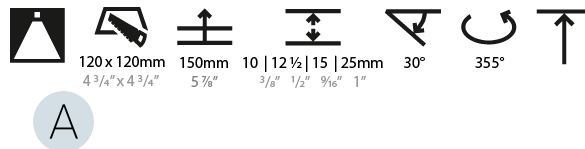

ELECTRICAL

Lamp Type: LED (Zhaga Standard)
Input Wattage (W): 16.5
Total Output Wattage (W): 14.7
Dimming: Dali Dimming
Driver Included: No
Driver Location: Recessed Housing
Driver Type: Constant Current - 120Vac
Driver Class: Class 2
Housing: See Components
Input Voltage (V): 120
Constant Current (MA): 350

LED

Number of LEDs: 1
Max. Delivered Lumen (lm): 770
Nominal Lumen (lm): 1140
CRI: >90 CRI
Lamp Life (hrs): 50000
Upon Request: RGB-W Tunable White Special Color Temperature Special LED

OPTICAL

Reflector°: 20 / 40 / 60
Adjustability: Rotational 355°; Tilt 30°
Upon Request: Special Beam Angles

RATINGS AND CERTIFICATIONS

Certified By: Certified for North American Standards
Zaneen Lighting Inc. © 2024, 1-800-588-3387, E-Mail: 247-9319, www.zaneen.com

For international specifications by adding 'INT' at the end of the existing Model #. For assistance on 'custom' specifications, contact zteam@zaneen.com. In a constant effort to supply the best product, we reserve the right to change specifications or materials without notice. The most recent specification sheets are found at zaneen.com