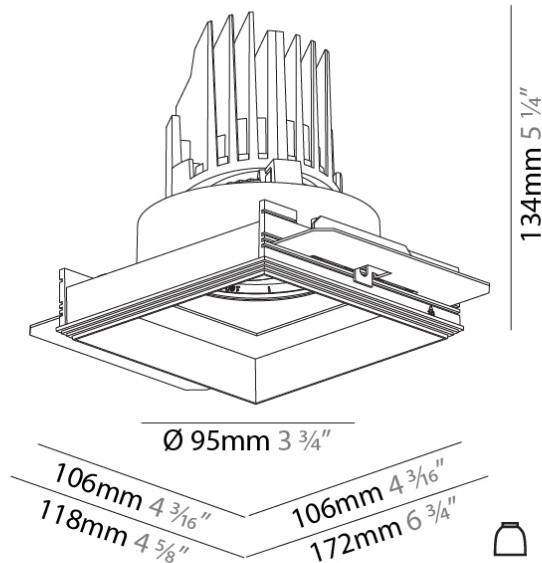

Cut-out Measurements: 120mm / 4 3/4" x 120mm / 4 3/4"
Upon Request: Unique Ceiling Thickness

ELECTRICAL

Lamp Type: LED (Zhaga Standard)
Input Wattage (W): 16.5
Total Output Wattage (W): 14.7
Dimming: Dali Dimming
Driver Included: No
Driver Location: Recessed Housing
Driver Type: Constant Current - 120Vac
Driver Class: Class 2
Housing: See Components
Input Voltage (V): 120
Constant Current (MA): 350

LED

Number of LEDs: 1
Max. Delivered Lumen (lm): 770
Nominal Lumen (lm): 1140
CRI: >90 CRI
Lamp Life (hrs): 50000
Upon Request: RGB-W Tunable White Special Color Temperature Special LED

OPTICAL

Reflector: 20 / 40 / 60
Adjustability: Rotational 355°; Tilt 30°
Upon Request: Special Beam Angles

RATINGS AND CERTIFICATIONS

UL Listed, ETL Listed, CE, RoHS, Energy Star, FCC, IEC, VDE, TUV, SAA, PSE, CB, and other international standards. For assistance on 'custom' specifications, contact zteam@zaneen.com. In a constant effort to supply the best product, we reserve the right to change specifications or materials without notice. The most recent specification sheets are found at zaneen.com