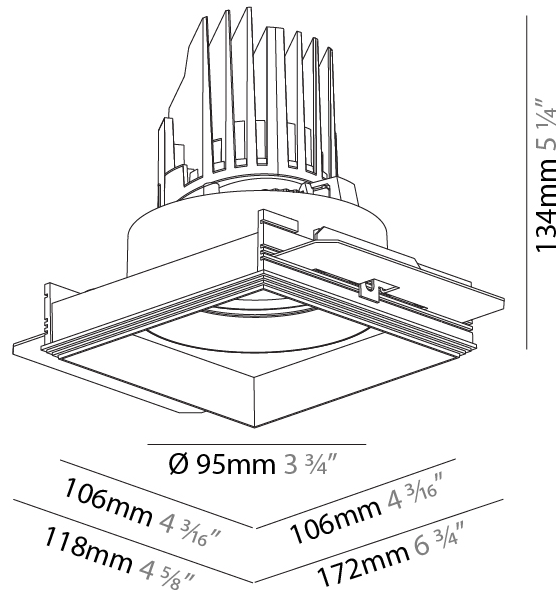

ELECTRICAL

Lamp Type: LED (Zhaga Standard)
Input Wattage (W): 16.5
Total Output Wattage (W): 14.7
Dimming: Dali Dimming
Driver Included: No
Driver Location: Recessed Housing
Driver Type: Constant Current - 120Vac
Driver Class: Class 2
Housing: See Components
Input Voltage (V): 120
Constant Current (MA): 350

LED

Number of LEDs: 1
Max. Delivered Lumen (lm): 770
Nominal Lumen (lm): 1140
CRI: >90 CRI
Lamp Life (hrs): 50000
Upon Request: RGB-W Tunable White Special Color Temperature Special LED

OPTICAL

Reflector°: 20 / 40 / 60
Adjustability: Rotational 355°; Tilt 30°
Upon Request: Special Beam Angles

RATINGS AND CERTIFICATIONS

Certified By: Certified for North American Standards
Zaneen Lighting Inc. © 2024, 1-800-588-3387, E-Mail: 247-9319, www.zaneen.com

For international specifications by adding 'INT' at the end of the existing Model #. For assistance on 'custom' specifications, contact zteam@zaneen.com. In a constant effort to supply the best product, we reserve the right to change specifications or materials without notice. The most recent specification sheets are found at zaneen.com