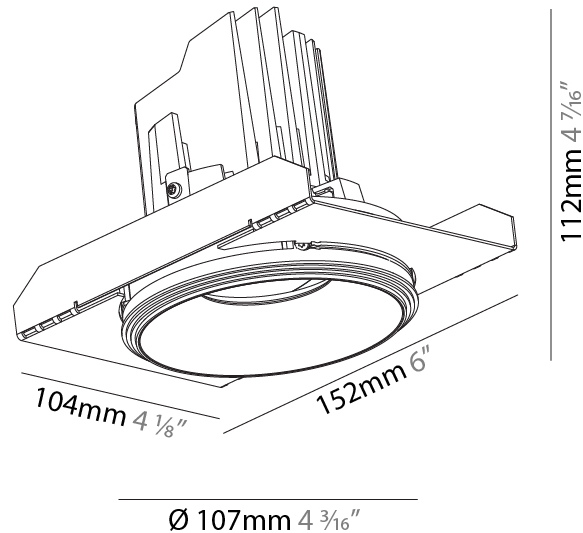

PHYSICAL

Shape: Round
Diameter (mm): 107
Diameter (in): 4 3/16
Height (mm): 112
Height (in): 4 7/16
Ceiling Thickness (mm): 10 / 12.5 / 15 / 25
Ceiling Thickness (in): 3/8 or 1/2 or 9/16 or 1
Min. Recessing Depth (mm): 130
Min. Recessing Depth (in): 5 1/8
Light Distribution: Adjustable / Downlight
Weight (kg): 0.609
Weight (lbs): 1.34
Fixture Finish: SSR / BKV / CWI / CRY / HAB / UFT / ITA / RUA / FTG / MYG / LOD / PUS / FRO / FUP / KIA / POP / BLS / SPG / MEY / GOH / GUM / CHC / COM / ABZ / JAG / OBR / MOS / ROR
Fixture Material: Aluminum Die Cast
Cut-out Measurements: Ø 111mm / 4 3/8"
Upon Request: Unique Ceiling Thickness

ELECTRICAL

Lamp Type: LED (Zhaga Standard)
Input Wattage (W): 16.5
Total Output Wattage (W): 14.7
Dimming: Dali Dimming
Driver Included: No
Driver Location: Recessed Housing
Driver Type: Constant Current - 120Vac
Driver Class: Class 2
Housing: See Components
Input Voltage (V): 120
Constant Current (MA): 350

LED

Number of LEDs: 1
Max. Delivered Lumen (lm): 770
Nominal Lumen (lm): 1140
CRI: >90 CRI
Lamp Life (hrs): 50000
Upon Request: RGB-W Tunable White Special Color Temperature Special LED

OPTICAL

Reflector: 20 / 40 / 60
Adjustability: Rotational 355°; Tilt 10°
Upon Request: Special Beam Angles

RATINGS AND CERTIFICATIONS

Certified By: Certified for North American Standards
IP rating: IP20