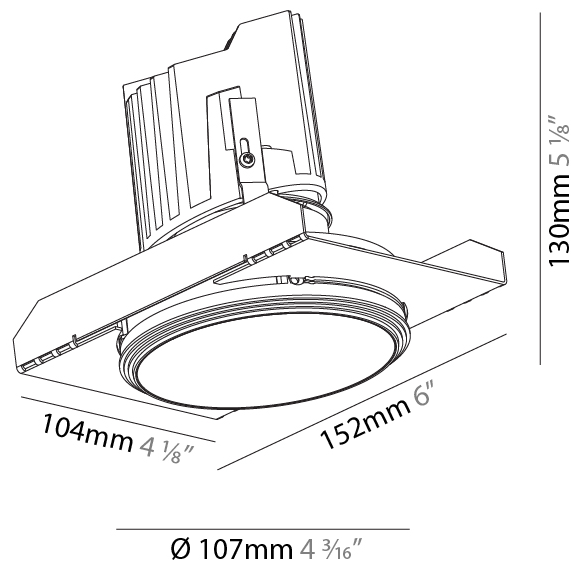

PHYSICAL

Shape: Round
Diameter (mm): 107
Diameter (in): 4 3/16
Height (mm): 130
Height (in): 5 1/8
Ceiling Thickness (mm): 10 / 12.5 / 15 / 25
Ceiling Thickness (in): 3/8 or 1/2 or 9/16 or 1
Min. Recessing Depth (mm): 150
Min. Recessing Depth (in): 5 7/8
Light Distribution: Downlight
Weight (kg): 0.646
Weight (lbs): 1.42
Fixture Finish: SSR / BKV / CWI / CRY / HAB / UFT / ITA / RUA / FTG / MYG / LOD / PUS / FRO / FUP / KIA / POP / BLS / SPG / MEY / GOH / GUM / CHC / COM / ABZ / JAG / OBR / MOS / ROR
Fixture Material: Aluminum Die Cast
Cut-out Measurements: Ø 111mm / 4 3/8"
Upon Request: Unique Ceiling Thickness

ELECTRICAL

Lamp Type: LED (Zhaga Standard)
Input Wattage (W): 15
Total Output Wattage (W): 14.7
Dimming: Dali Dimming
Driver Included: No
Driver Location: Recessed Housing
Driver Type: Constant Current - 120Vac
Driver Class: Class 2
Housing: See components
Input Voltage (V): 120
Constant Current (MA): 350

LED

Number of LEDs: 1
Color Temperature (°K): Warm Dim
Max. Delivered Lumen (lm): 766
Nominal Lumen (lm): 1140
CRI: >90 CRI
Lamp Life (hrs): 50000
Upon Request: RGB-W Tunable White Special Color Temperature Special LED

OPTICAL

Reflector°: 18 / 42 / 60
Optic°: Lens Pack - No Lens / Linear Spread Lens / Honeycomb / Spread Lens
Upon Request: Special Beam Angles

RATINGS AND CERTIFICATIONS