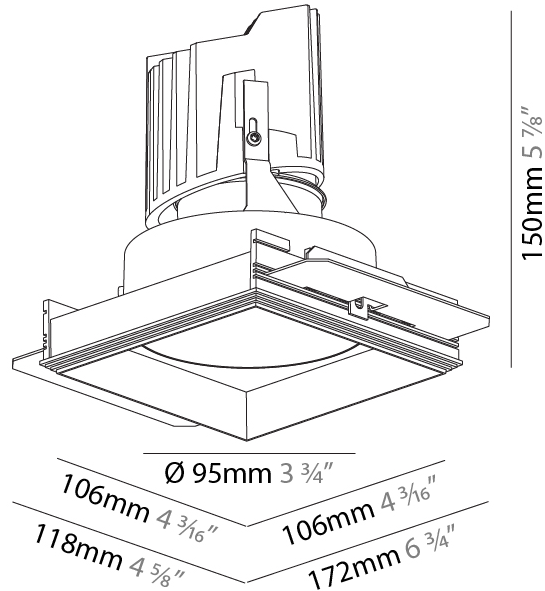

ELECTRICAL

Lamp Type: LED (Zhaga Standard)
Input Wattage (W): 16.5
Total Output Wattage (W): 14.7
Dimming: Dali Dimming
Driver Included: No
Driver Location: Recessed Housing
Driver Type: Constant Current - 120Vac
Driver Class: Class 2
Housing: See Components
Input Voltage (V): 120
Constant Current (MA): 350

LED

Number of LEDs: 1
Color Temperature (°K): Warm Dim
Max. Delivered Lumen (lm): 770
Nominal Lumen (lm): 1140
CRI: >90 CRI
Lamp Life (hrs): 50000
Upon Request: RGB-W Tunable White Special Color Temperature Special LED

OPTICAL

Reflector: 20 / 40 / 60
Upon Request: Special Beam Angles

RATINGS AND CERTIFICATIONS

Zaneen Group, Inc. 1600 988 3382, F 416-247-9319, www.zaneen.com

Certified By: Certified for North American Standards
In a constant effort to supply the best product, we reserve the right to change specifications or materials without notice. The most recent specification sheets are found at zaneen.com

PROJECT
TYPE
SPECIFIER
QUANTITY
DATE