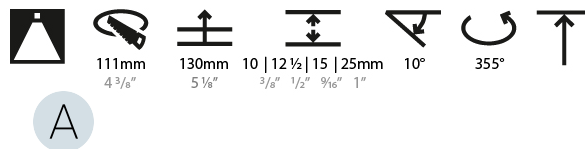

PHYSICAL

Shape: Round
Diameter (mm): 107
Diameter (in): 4 3/16
Height (mm): 112
Height (in): 4 7/16
Ceiling Thickness (mm): 10 / 12.5 / 15 / 25
Ceiling Thickness (in): 3/8 or 1/2 or 9/16 or 1
Min. Recessing Depth (mm): 130
Min. Recessing Depth (in): 5 1/8
Light Distribution: Adjustable / Downlight
Weight (kg): 0.609
Weight (lbs): 1.34
Fixture Finish: SSR / BKV / CWI / CRY / HAB / UFT / ITA / RUA / FTG / MYG / LOD / PUS / FRO / FUP / KIA / POP / BLS / SPG / MEY / GOH / GUM / CHC / COM / ABZ / JAG / OBR / MOS / ROR
Fixture Material: Aluminum Die Cast
Cut-out Measurements: Ø 111mm / 4 3/8"
Upon Request: Unique Ceiling Thickness

ELECTRICAL

Lamp Type: LED (Zhaga Standard)
Input Wattage (W): 16.5
Total Output Wattage (W): 14.7
Dimming: Dali Dimming
Driver Included: No
Driver Location: Recessed Housing
Driver Type: Constant Current - 120Vac
Driver Class: Class 2
Housing: See Components
Input Voltage (V): 120
Constant Current (MA): 350

LED

Number of LEDs: 1
Max. Delivered Lumen (lm): 770
Nominal Lumen (lm): 1140
CRI: >90 CRI
Lamp Life (hrs): 50000
Upon Request: RGB-W Tunable White Special Color Temperature Special LED

OPTICAL

Reflector: 20 / 40 / 60
Adjustability: Rotational 355°; Tilt 10°
Upon Request: Special Beam Angles

RATINGS AND CERTIFICATIONS

Certified By: Certified for North American Standards
IP rating: IP20