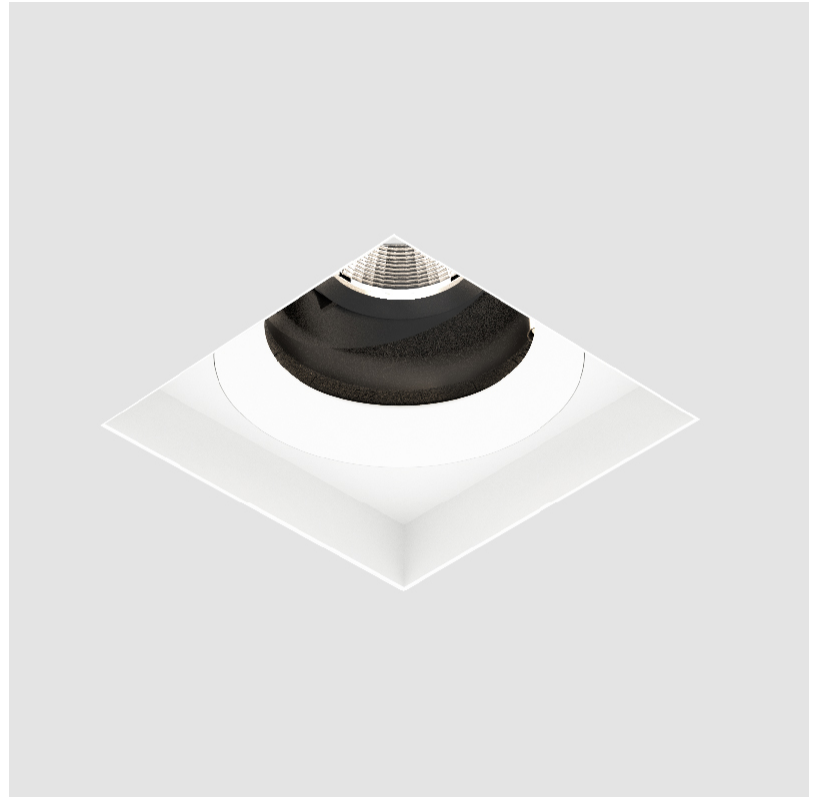

ELECTRICAL

Lamp Type: LED (Zhaga Standard)
Input Wattage (W): 16.5
Total Output Wattage (W): 14.7
Dimming: Dali Dimming
Driver Included: No
Driver Location: Recessed Housing
Driver Type: Constant Current - 120Vac
Driver Class: Class 2
Housing: See Components
Input Voltage (V): 120
Constant Current (MA): 350

LED

Number of LEDs: 1
Max. Delivered Lumen (lm): 770
Nominal Lumen (lm): 1140
CRI: >90 CRI
Lamp Life (hrs): 50000
Upon Request: RGB-W Tunable White Special Color Temperature Special LED

OPTICAL

Reflector°: 20 / 40 / 60
Adjustability: Rotational 355°; Tilt 30°
Upon Request: Special Beam Angles

RATINGS AND CERTIFICATIONS

Certified By: Certified for North American Standards
Zaneen Lighting Inc. © 2024, 1-800-588-3387, E-Mail: 247-9319, www.zaneen.com

For international specifications by adding 'INT' at the end of the existing Model #. For assistance on 'custom' specifications, contact zteam@zaneen.com. In a constant effort to supply the best product, we reserve the right to change specifications or materials without notice. The most recent specification sheets are found at zaneen.com